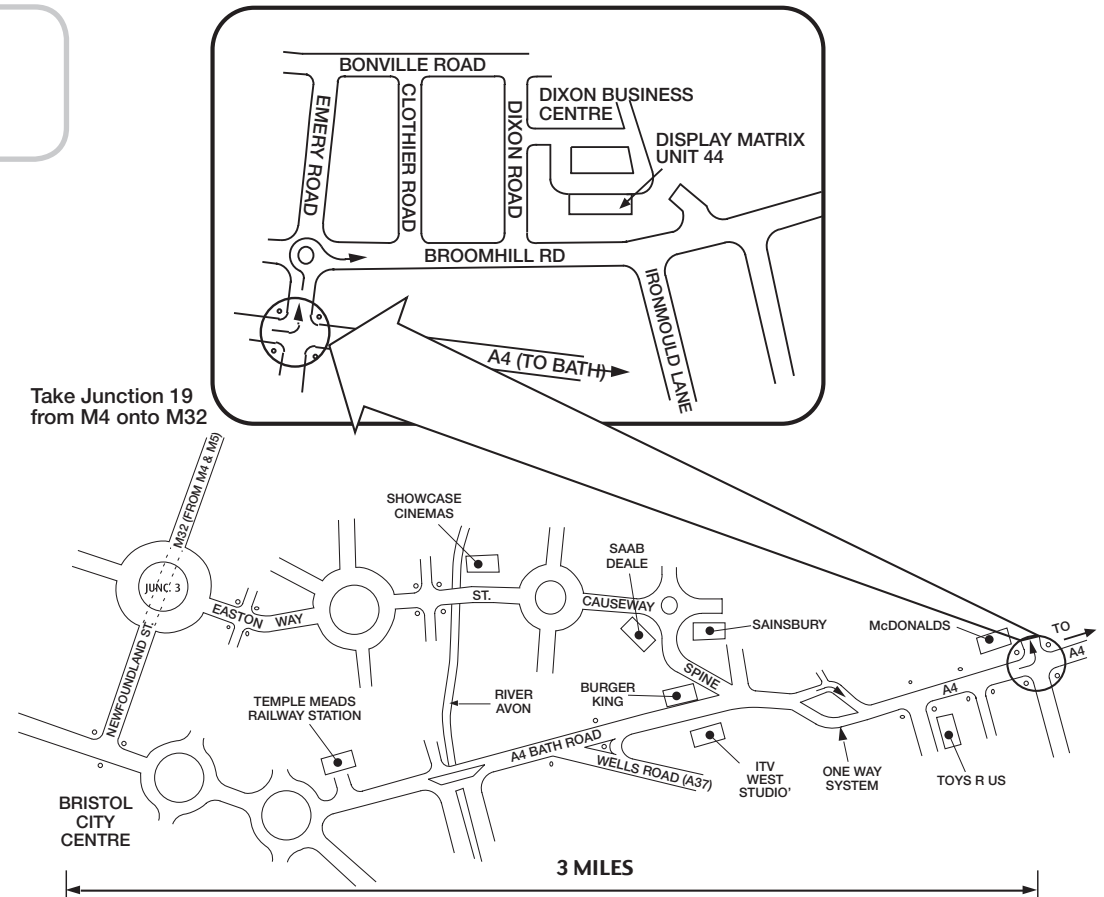

Location map

How to find us

If using a Sat Nav enter **BS4 5QW** and that will take you right to Dixon Business Centre, if not use directions below if you enter bristol via the M32

- Start out on M32 Southbound into Bristol
- Leave the M32 at junction 3 (signposted Bath), then at roundabout take the 1st exit onto Easton Way - A4320 (signposted Bath A4, Chippenham A420) Entering Bristol A4320
- At Lawrence Hill Roundabout take the 2nd exit onto Barrow Road - A4320 (signposted Bath A4)
- At roundabout take the 2nd exit onto the A4320
- At roundabout take the 3rd exit by the Sainsburys onto the A4320
- At traffic signals continue forward onto Bath Road - A4 (Burger King will be on your right) follow for about 2 miles
- At MacDonalds junction turn left onto Emery Road
- Turn right onto Broomhill Road, take 2nd left onto Dixon Road, then halfway down take right into Dixon Business Centre we are **UNIT 44**